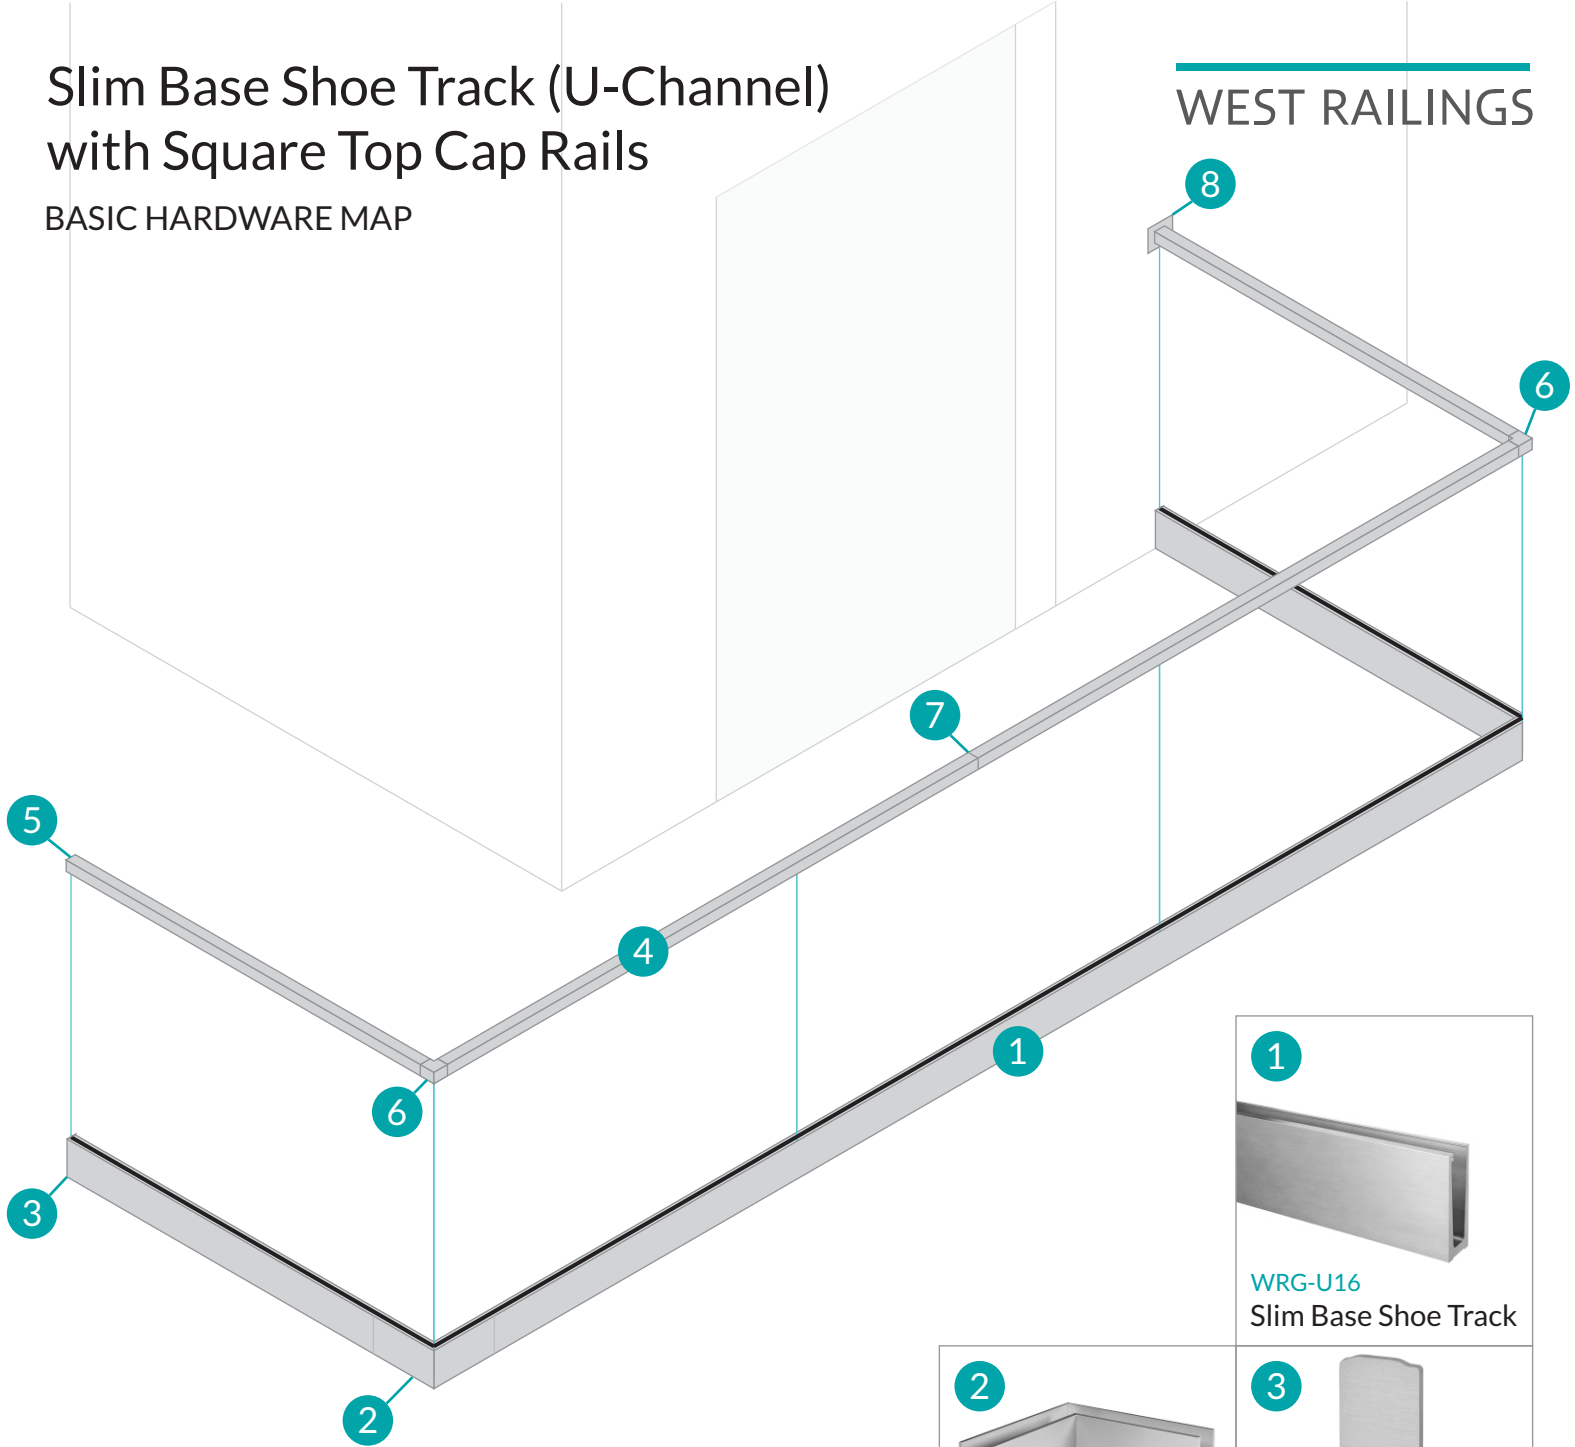

# Slim Base Shoe Track (U-Channel) with Square Top Cap Rails

BASIC HARDWARE MAP

## WEST RAILINGS