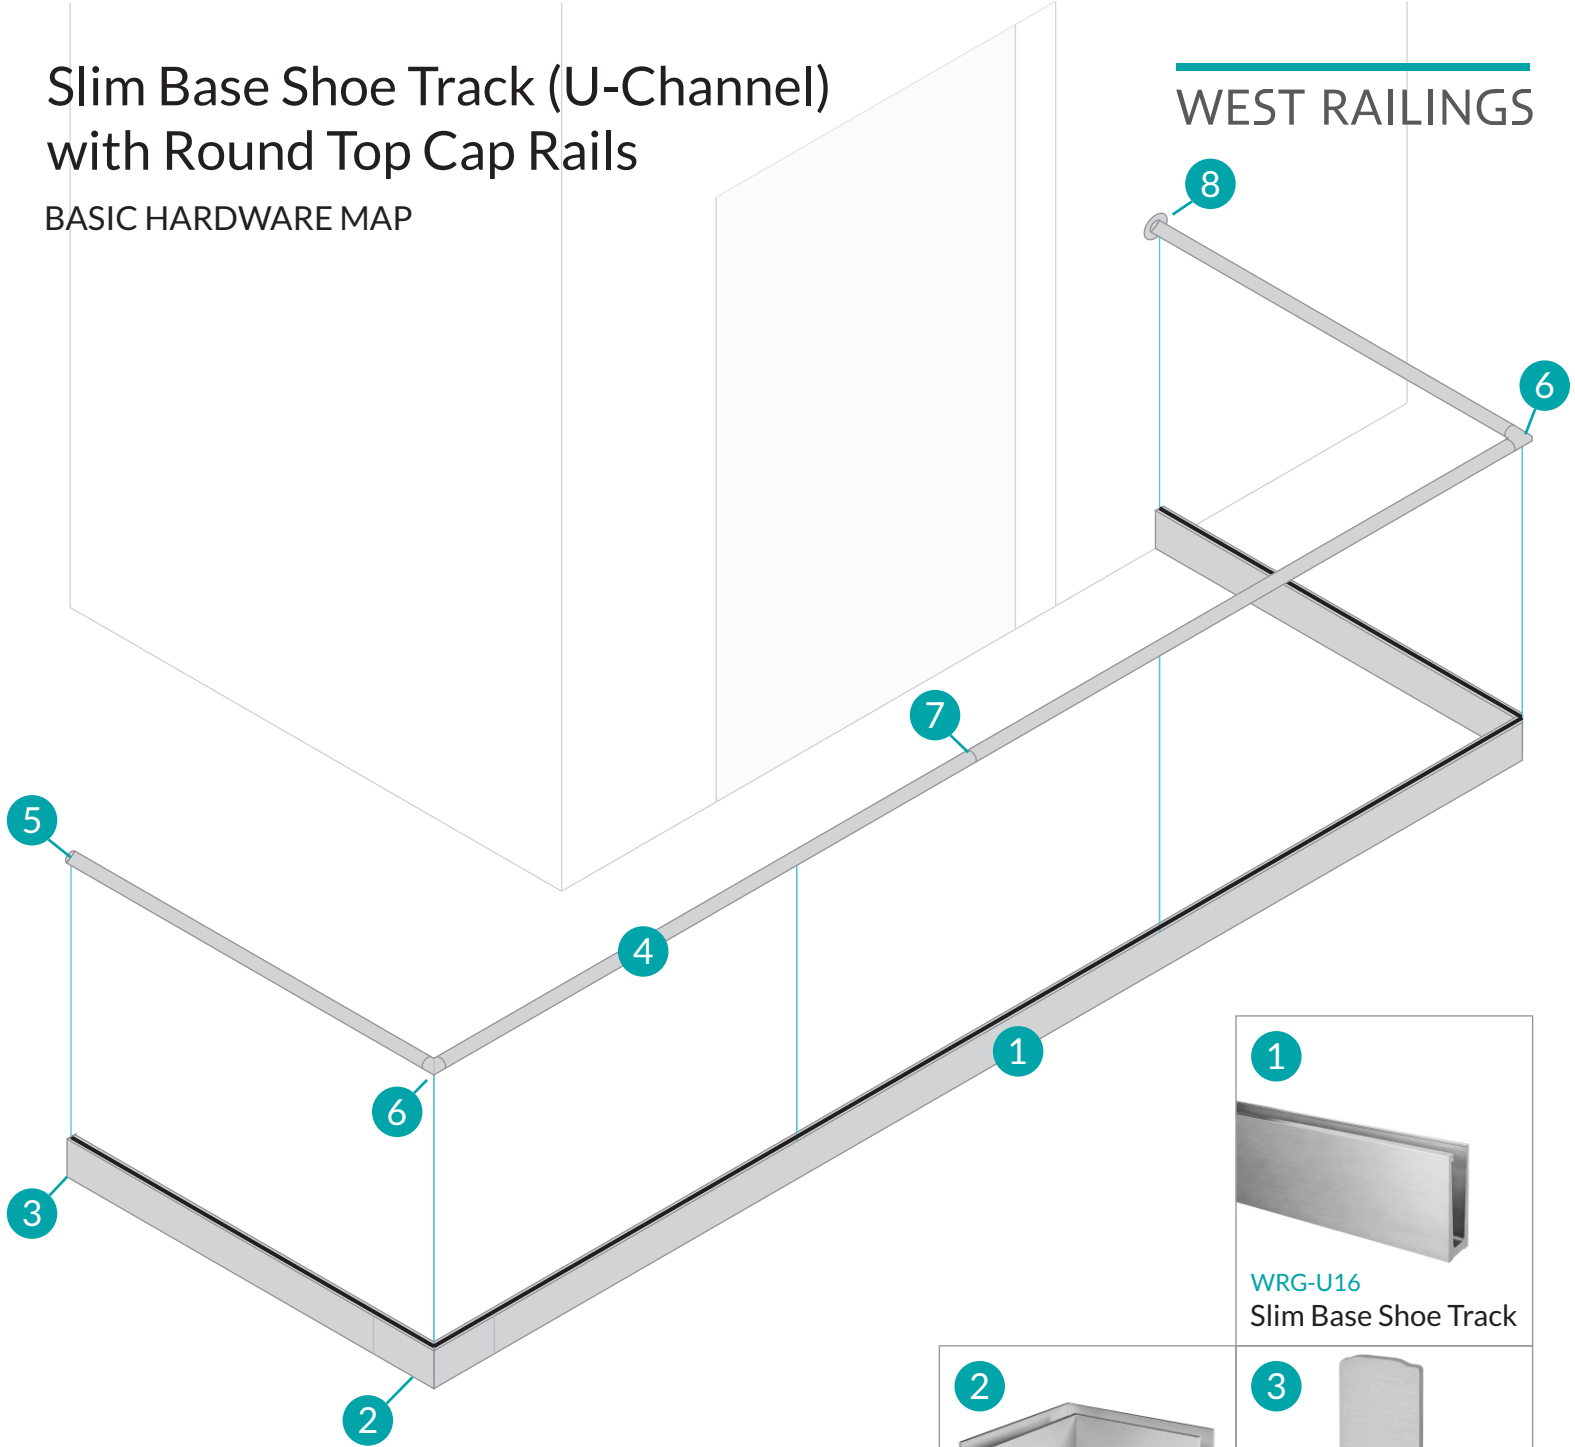

# Slim Base Shoe Track (U-Channel) with Round Top Cap Rails

BASIC HARDWARE MAP

WEST RAILINGS

WEST RAILINGS