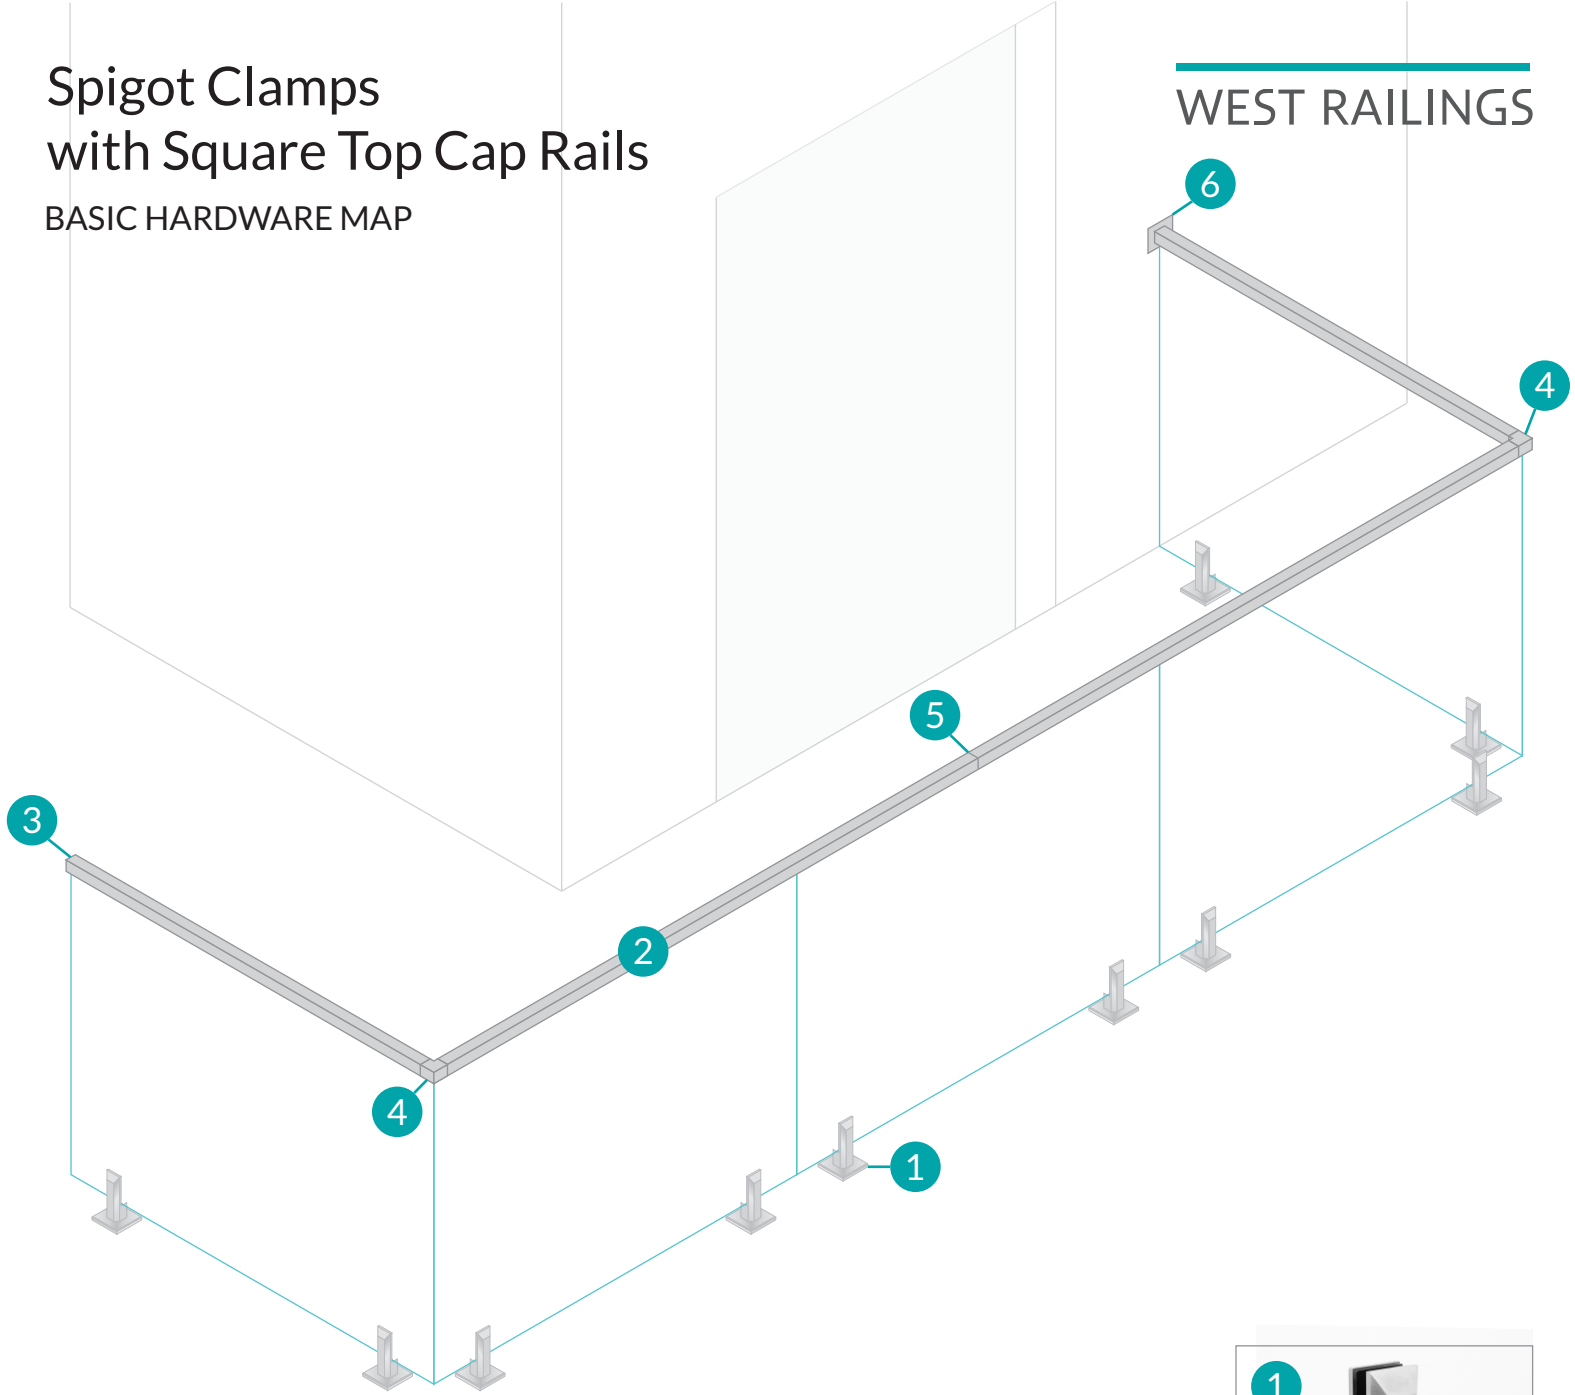

Spigot Clamps with Square Top Cap Rails

BASIC HARDWARE MAP

WEST RAILINGS

WEST RAILINGS

1
WRG-SP-BR
Spigot Clamp

2
WRG-SQTC
Square Top Cap Rail

3
WRG-STCEND
End Cap for
Square Top Cap Rail

4
WRG-STC90
Corner Connector for
Square Top Cap Rail

5
WRG-STC180
Straight Connector for
Square Top Cap Rail

6
WRG-STCFLG
End Flange for
Square Top Cap Rail