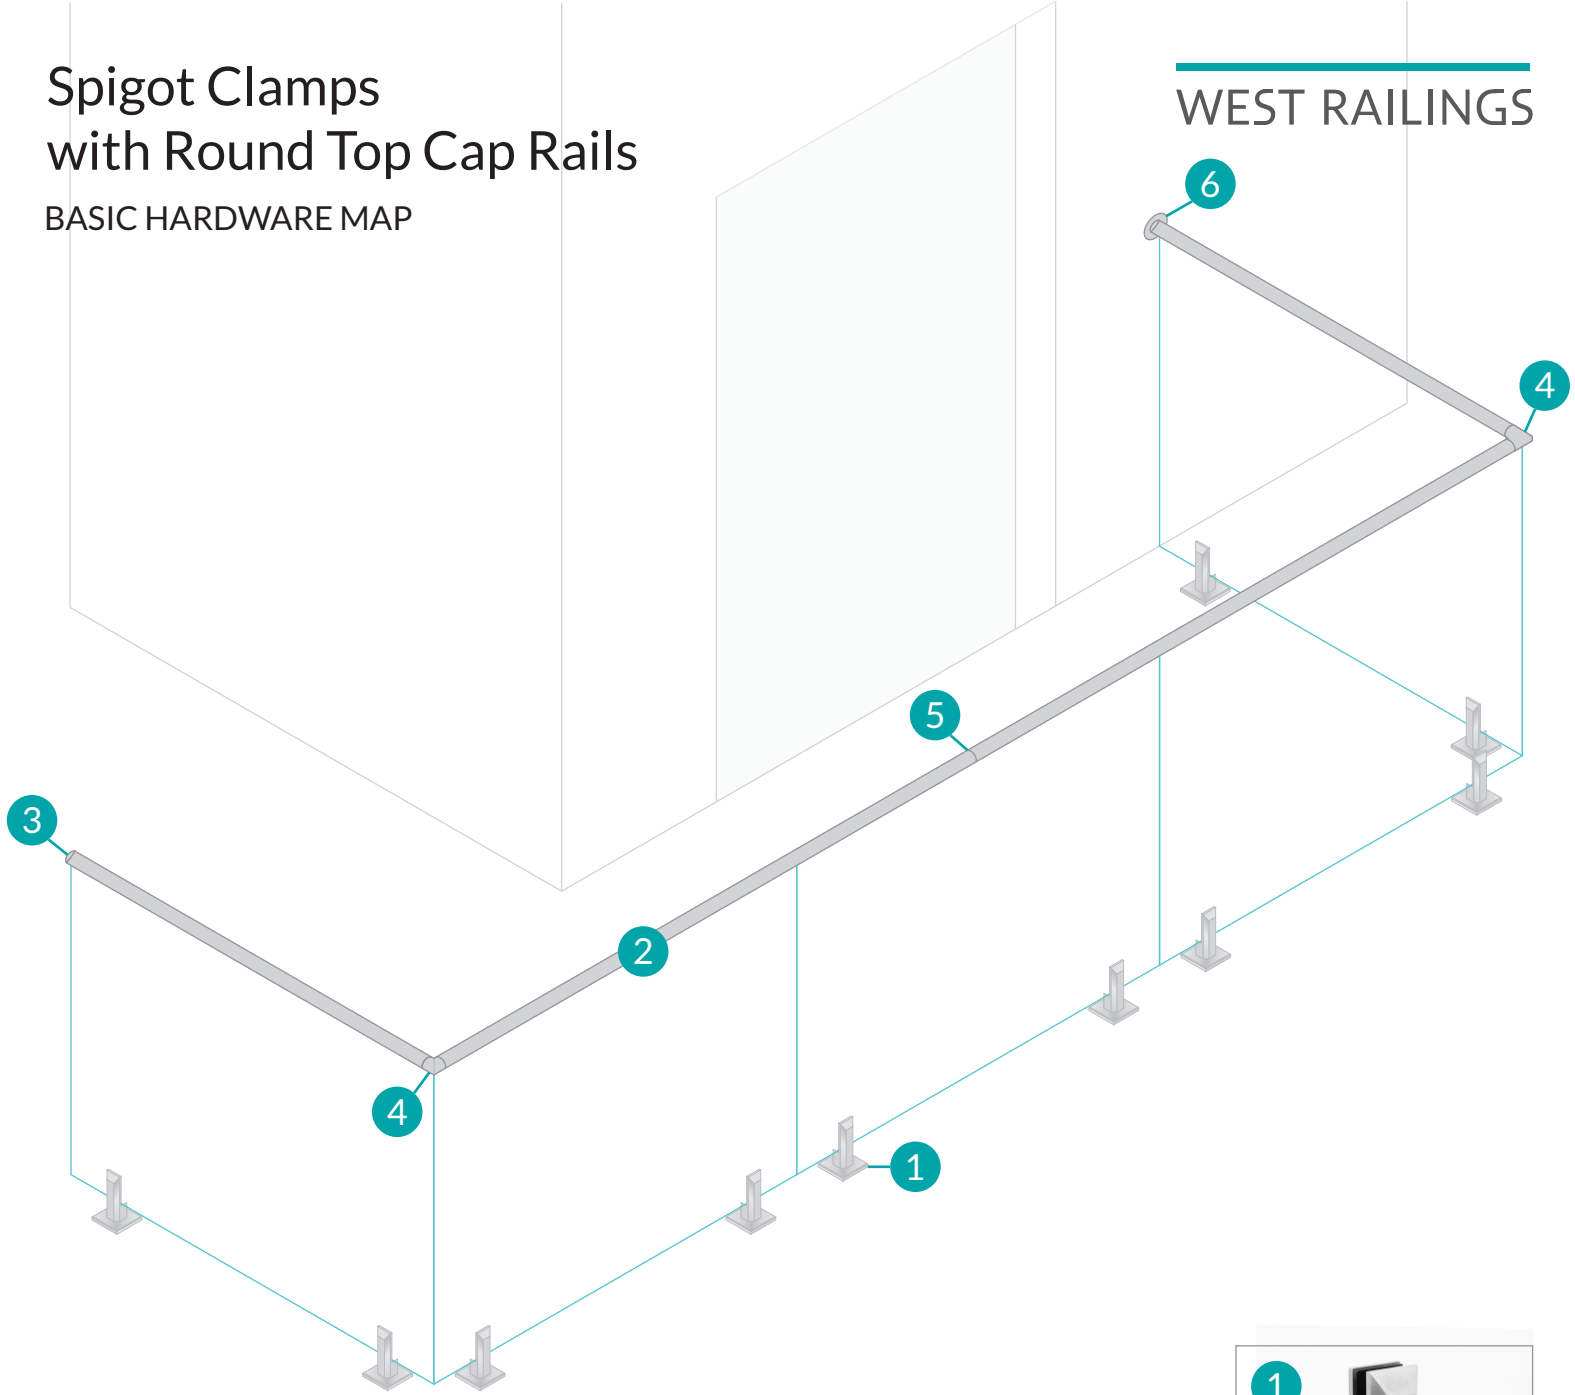

# Spigot Clamps with Round Top Cap Rails

BASIC HARDWARE MAP

## WEST RAILINGS

## WEST RAILINGS

1  
WRG-SP-BR  
Spigot Clamp

2  
WRG-RDTC  
Round Top Cap Rail

3  
WRG-RTCEND  
End Cap for  
Round Top Cap Rail

4  
WRG-RTC90  
Corner Connector for  
Round Top Cap Rail

5  
WRG-RTC180  
Straight Connector for  
Round Top Cap Rail

6  
WRG-RTCFLG  
End Flange for  
Round Top Cap Rail