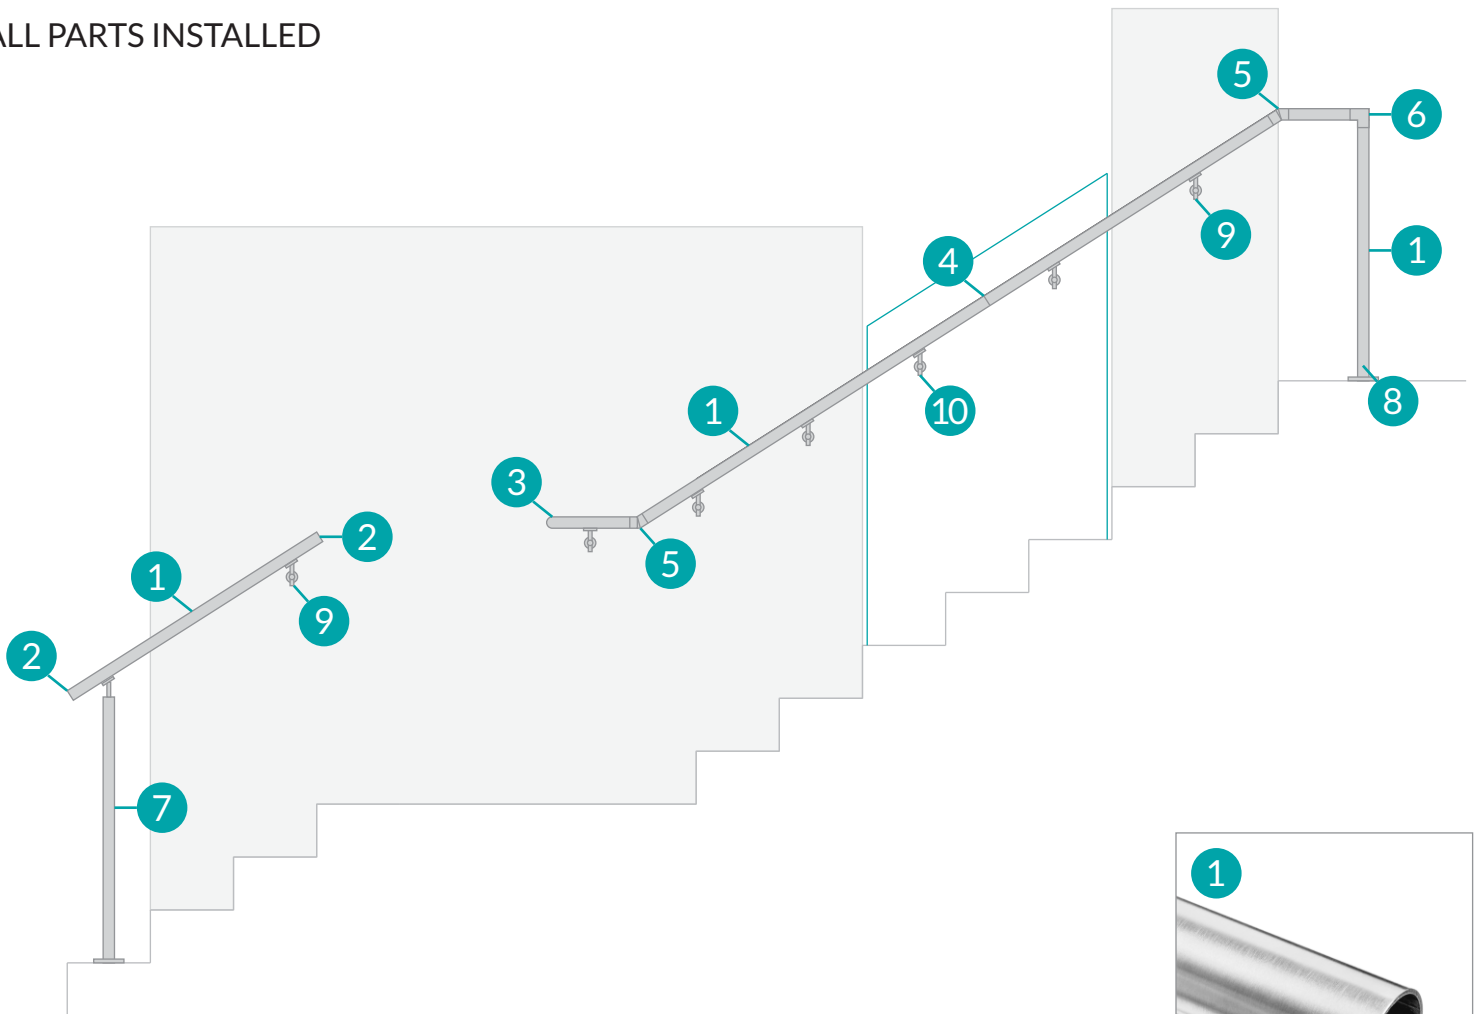

# Handrail Parts & Connectors

ALL PARTS INSTALLED

WEST RAILINGS

## WEST RAILINGS

<p><b>2</b></p>  <p>WRH-REND End Cap for Round Rail</p>	<p><b>3</b></p>  <p>WRH-RSCRL End Scroll for Round Rail</p>	<p><b>4</b></p>  <p>WRH-R180 Straight Connector for Round Rail</p>	<p><b>5</b></p>  <p>WRH-RADJ Adjustable Connector for Round Rail</p>
<p><b>6</b></p>  <p>WRH-R90 Corner or 90° for Round Rail</p>	<p><b>7</b></p>  <p>WRH-PHR Top-Mount Square Post for Handrail</p>	<p><b>8</b></p>  <p>WRH-BRD Base Flange with Cap for Round Rail</p>	<p><b>9</b></p>  <p>WRH-BWRA Handrail Bracket for Wall</p>
<p><b>10</b></p>  <p>WRH-BGRRB Handrail Bracket for Glass</p>			

All of them are also available for the Square Rail.