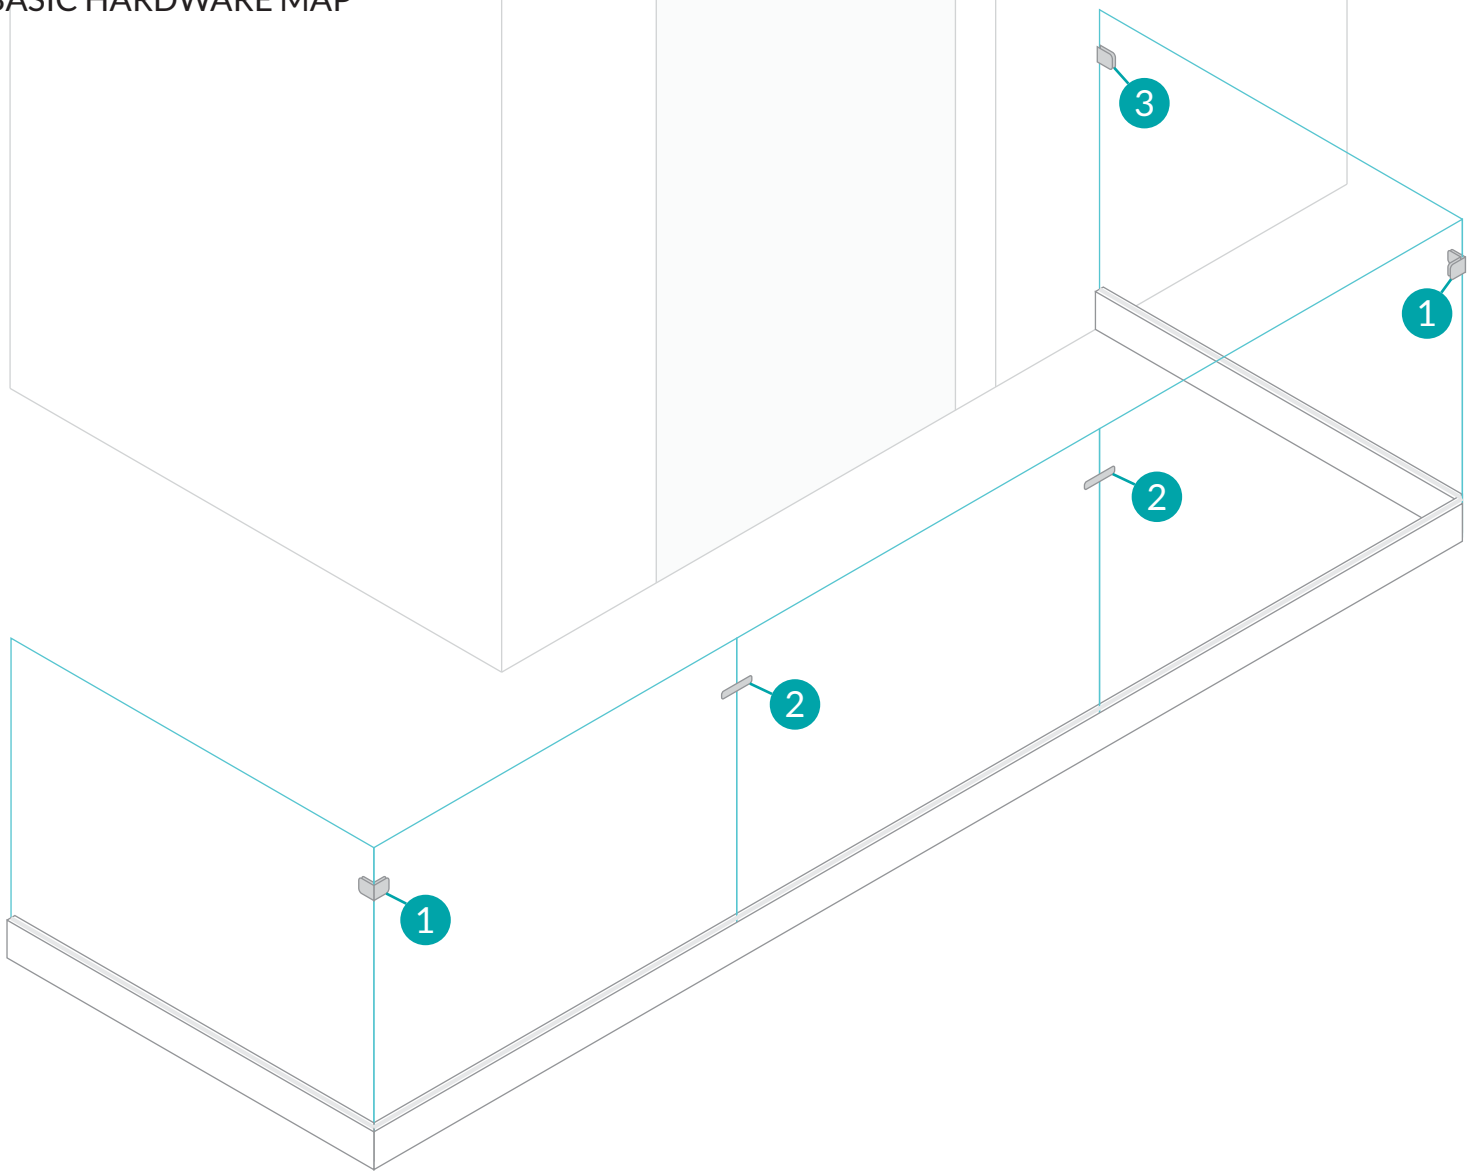

# Basic Glass Railing System without Top Rails (Frameless)

BASIC HARDWARE MAP

WEST RAILINGS

**WRG-CGG90A**  
Corner  
Glass to Glass Clamp

**WRG-CGG180C**  
Straight  
Glass to Glass Clamp

**WRG-CWG**  
Wall to Glass Clamp