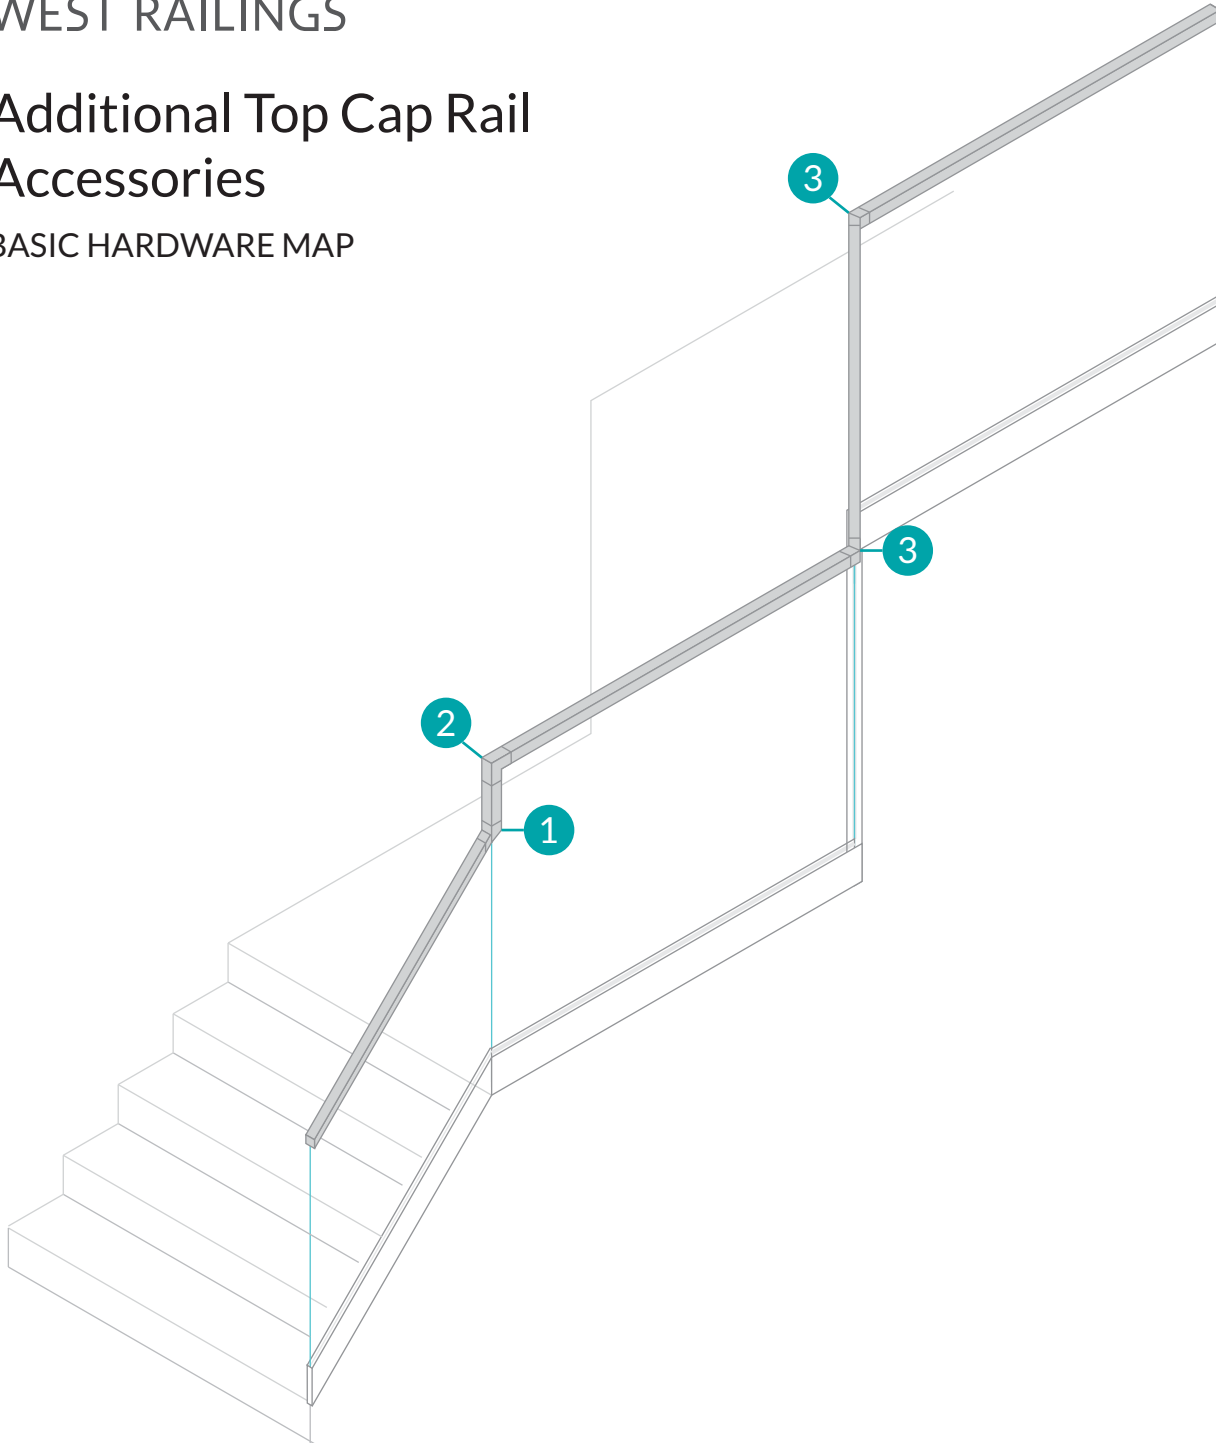

## WEST RAILINGS

### Additional Top Cap Rail Accessories

BASIC HARDWARE MAP

---

## WEST RAILINGS

<p>1</p>  <p><b>WRG-STCAU</b> Adjustable Connector UP for for Square Top Cap Rail</p>	<p>2</p>  <p><b>WRG-STC90D</b> 90°-Down Connector for Square Top Cap Rail</p>	<p>3</p>  <p><b>WRG-STCAH</b> Adjustable Connector Horizontal for Square Top Cap Rail</p>
--	---	--

All of them are also available for the Round Top Cap Rail.